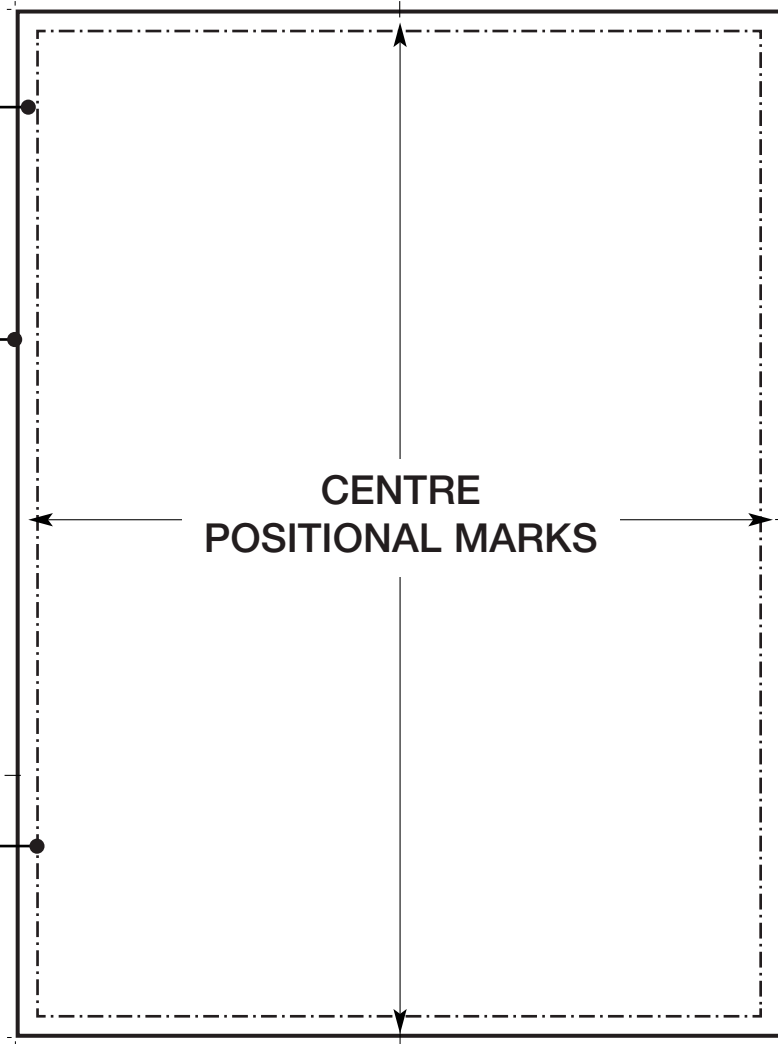

# 30X40

Construct all files at 100%

NO IMAGE ALLOW 20mm WHITE  
BORDER FOR MACHINE GRIP

PRINT SIZE:- 1020 x 760

VISUAL SIZE:- 980 x 720

**NOTE :- All scans placed  
@100% should be no less  
than 300ppi resolution any  
eps files, fonts and scans  
used must be supplied.**